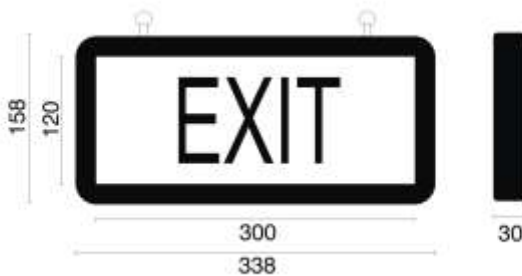

**Emergency Lighting Fixture : Item Code - PEL LED E/NE (SS)  
Mounting :Surface (Wall/Ceiling), (Type - Non- Emergency)**

An elegant looking, super slim, surface mounting Type, multi LED which provides illumination on normal mains power supply only.

**Dimensions** (in mm)

**TECHNICAL SPECIFICATIONS**

**MONOGRAM OF PROLITE**

Confirms	IS : 9583 - 1981.
Ingress Protection	IP - 20.
Housing	Made up of uniformly extruded, aluminum alloy.
Paint & Colour	Epoxy polyester powder coating/anodised, in colour.
Message Panel	CAD Designed printing on 2 M. M. clear acrylic sheet.
Input (V)	~ 230 Volts, 50 Hz.
LED	Multiple LEDs.
Mains Connector	5 A, 250 Volts, PCB Mount with electrical grade brass contacts.
Mounting	Ceiling hanging with 2 Nos. of hooks/rings.
<b>Weight (Kg)</b>	1 Kg. Approx
Application	Domestic & commercial purpose, corridors of hotels, Battery rooms, staircases, underground parking.
Tolerance on overall dimensions is $\pm$ 5 m. m. unless otherwise specified.	
Please Note: Other Input Voltage Is Also Available - Price On Request <b>(POR)</b> .	
Due to continuous development, specifications may change without prior notice.	