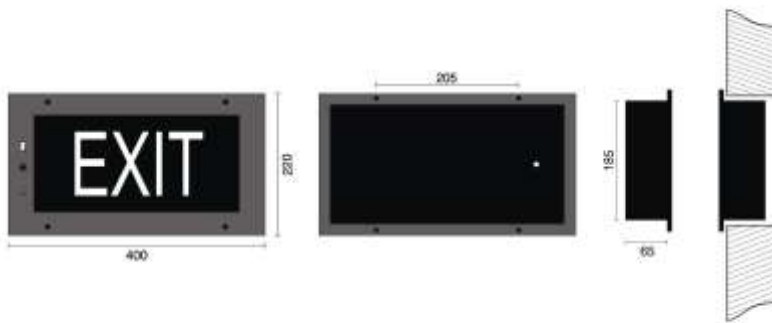

**Emergency Lighting Fixture : Item Code - PEL 111 E/NE/A (RM) W  
Auditorium Series, Mounting : Wall Recess, (Type – Non-Emergency)**

A wall recess mounting fitting, automatically switches – **ON**, on mains power failure & provides illumination on battery source for specified duration, after which the battery gets automatically cut-off, to facilitate quick recharge on the resumption of mains supply. Once the battery is fully charged, it automatically slides into trickle charge to constantly retain the charge and be ready for immediate use.

**Dimensions** (in mm)

**TECHNICAL SPECIFICATIONS**

**MONOGRAM OF PROLITE**

Confirms	IS : 9583 – 1981.
Ingress Protection	IP – 20.
Housing	Made up of C. R. C. A. Sheet steel – 22 S. W. G.
Paint & Colour	Epoxy polyester powder coating, <b>BLACK</b> in colour.
Diffuser cum message panel	2 M. M. milky acrylic with CAD Designed vinyl pasted on it.
Reflector	White powder coated, C. R. C. A. Sheet steel – 22 S. W. G.
Lamp Holder	4 pins, straight, Base : 2G7 White polycarbonate/ABS with electrical grade brass contacts.
Input (V)	~ 230 Volts, 50 Hz.
Lamp	1 x CF – L 11 Watts.
Lamp make	Osram, Philips, Surya
Mains Connector	5 A, 250 Volts, Milky white Polycarbonate with electrical grade brass contacts.
Mounting	On wall thru 2 Nos. of holes.
<b>Weight (Kg)</b>	2 Kg. Approx
Application	Domestic & commercial purpose, corridors of hotels, Battery rooms, staircases, underground parking.

Tolerance on overall dimensions is  $\pm$  5 m. m. unless otherwise specified.

Please Note: Other Input Voltage Is Also Available – Price On Request (**POR**).

Due to continuous development, specifications may change without prior notice.